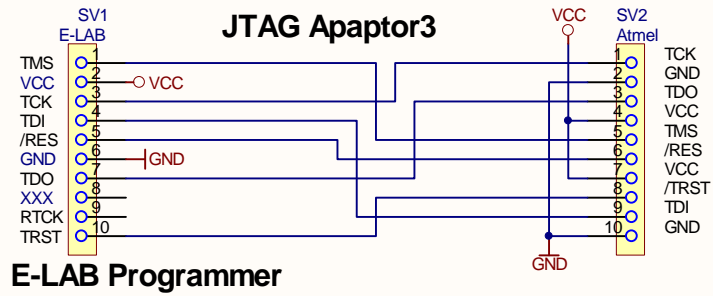

Atmel 10pin JTAG Connector

Adaptor for E-LAB Programmers to connect to Standard Atmel JTAG Headers

E-LAB

 COMPUTERS Tel. 07268/9124-0 D74906 Bad Rappenau Fax 07268/9124-24	JTAG Adaptor-3 E-LAB JTAG to AtmelJTAG Copyright by E-LAB REV1 Datum: 03.02.2007 Name: R. Hofmann	Rev#	Datum	Rev.	Obj.
		Blatt	1	von	1